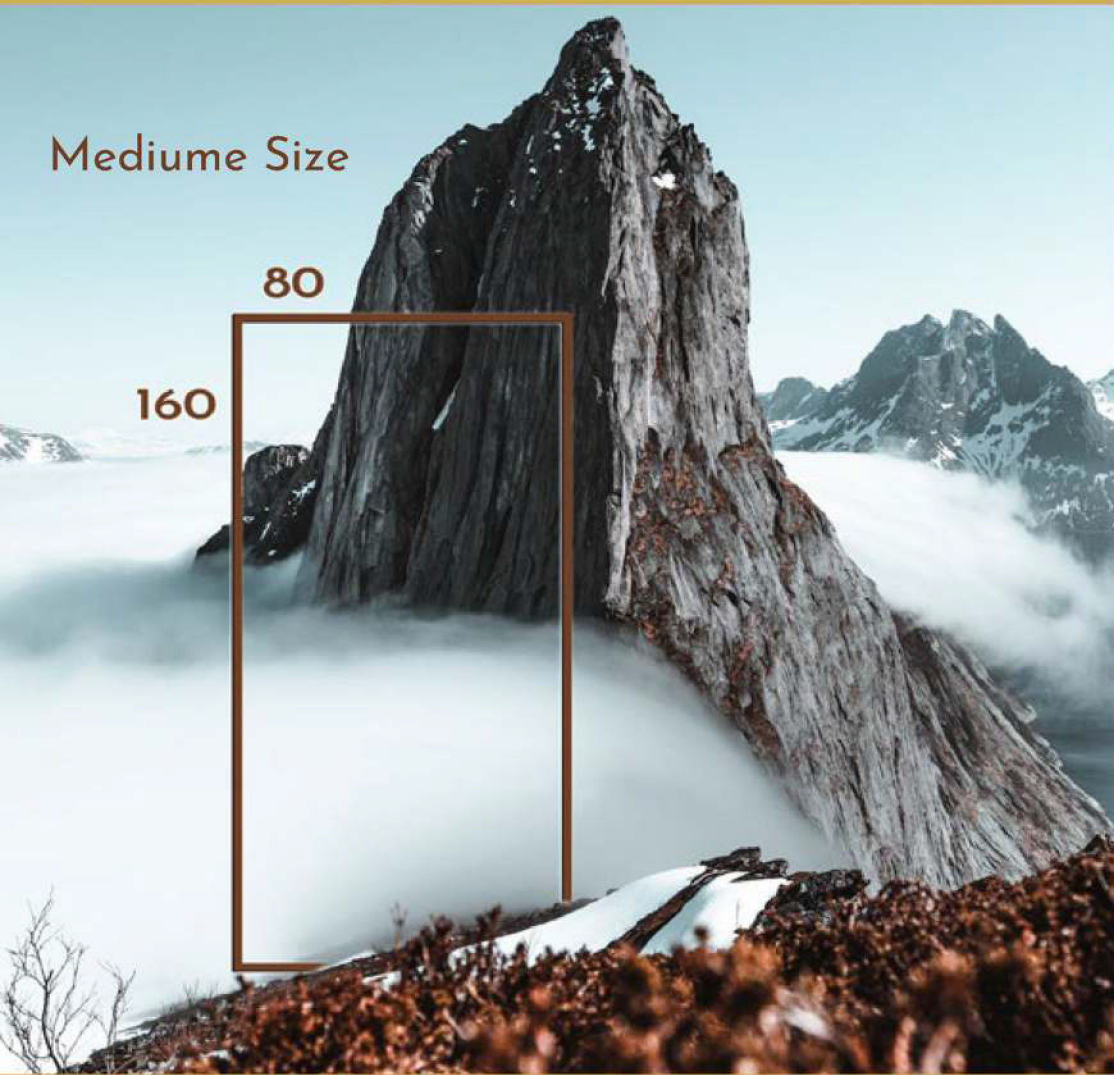

Thickness : 10mm

Type : porcelain

Body : normal

Size : 80 * 160

Finishes

Polished

Semi polished

Matt

Sugar

Face : 8

Mediume Size

80

160

Marble Look

.....www.YazdGonbad.com.....

PDF Compressor Free Version