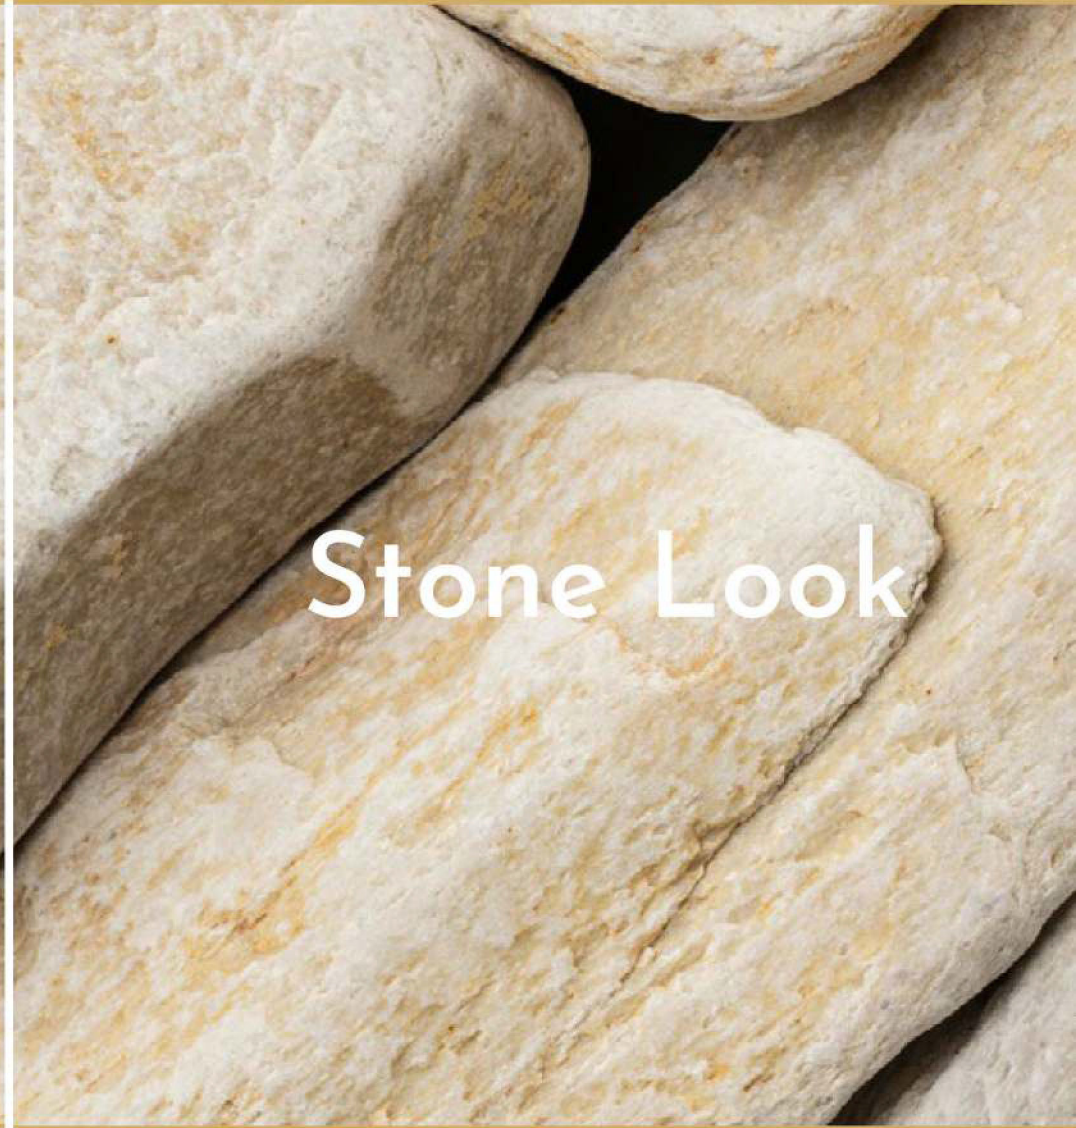

Finishes

Polished

Semi polished

Matt

Sugar

...www.YazdGonbad.com...

Face : 4

Stone Look